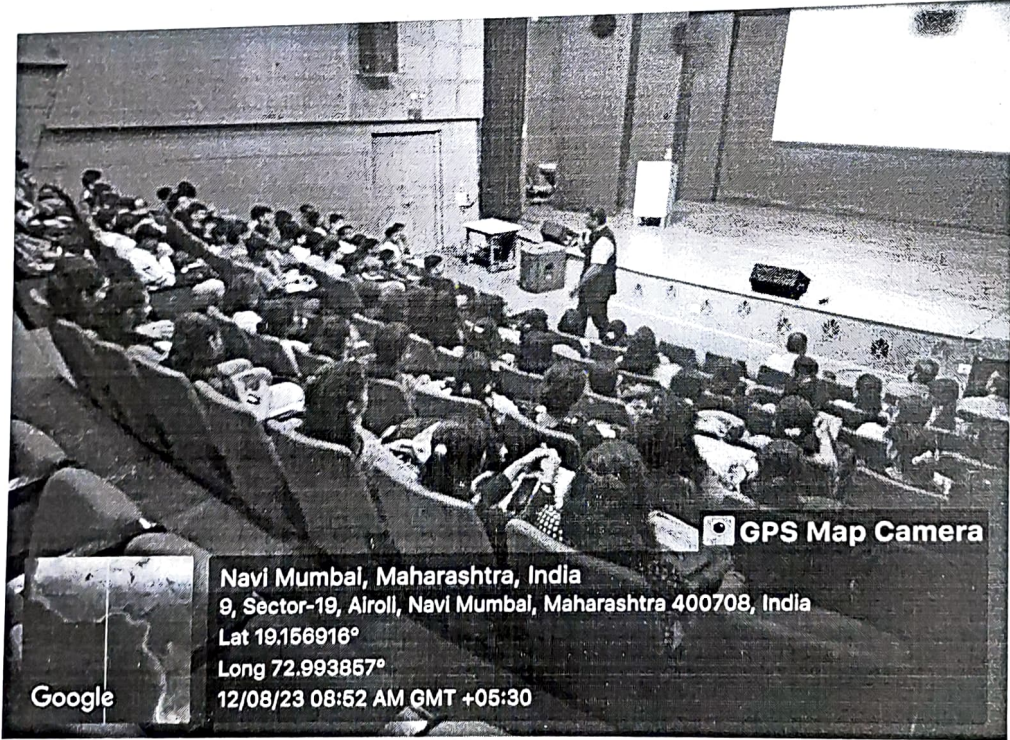

GPS Map Camera

Google

Navi Mumbai, Maharashtra, India
9, Sector-19, Airoli, Navi Mumbai, Maharashtra 400708, India
Lat 19.156916°
Long 72.993857°
12/08/23 08:52 AM GMT +05:30

Keena