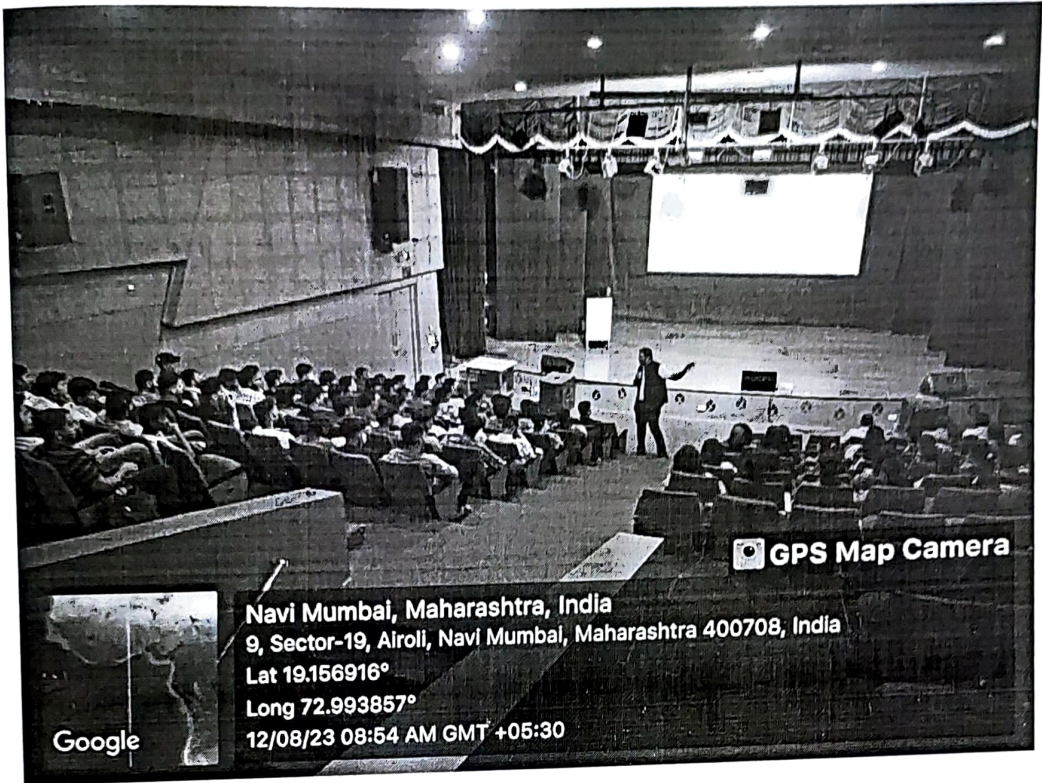

GPS Map Camera

Google

Navi Mumbai, Maharashtra, India
9, Sector-19, Airoli, Navi Mumbai, Maharashtra 400708, India
Lat 19.156916°
Long 72.993857°
12/08/23 08:54 AM GMT +05:30