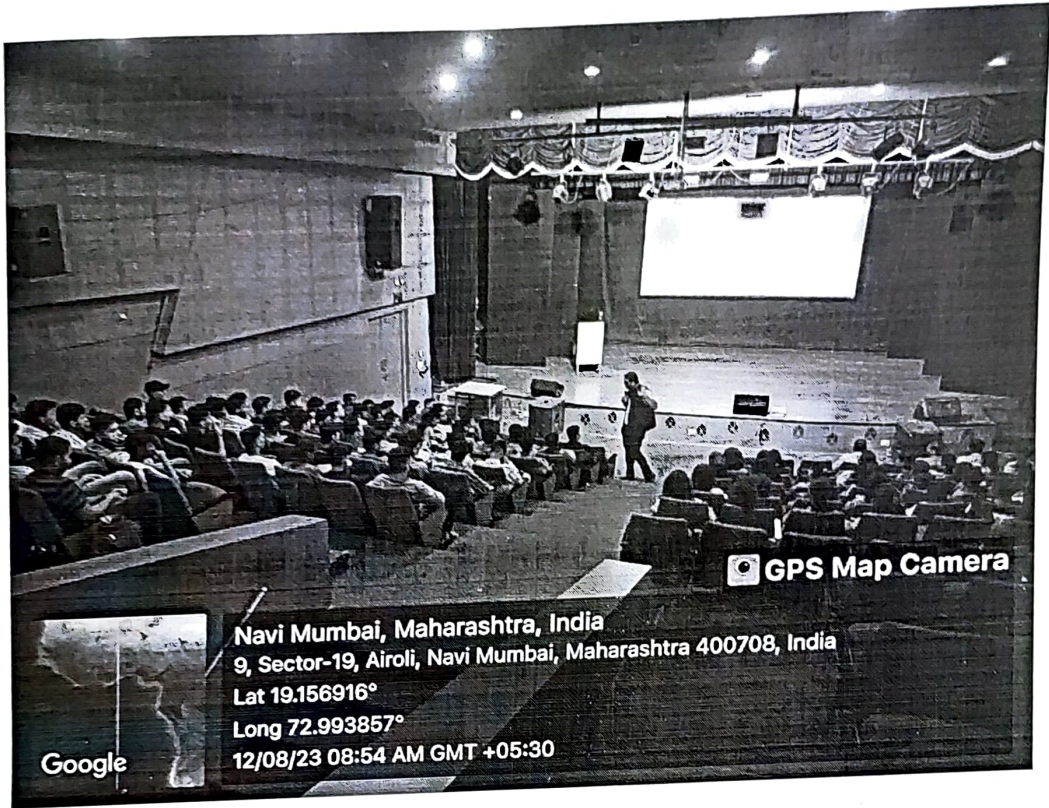

PHOTOS

Google

Navi Mumbai, Maharashtra, India
9, Sector-19, Airoli, Navi Mumbai, Maharashtra 400708, India
Lat 19.156916°
Long 72.993857°
12/08/23 08:54 AM GMT +05:30

GPS Map Camera